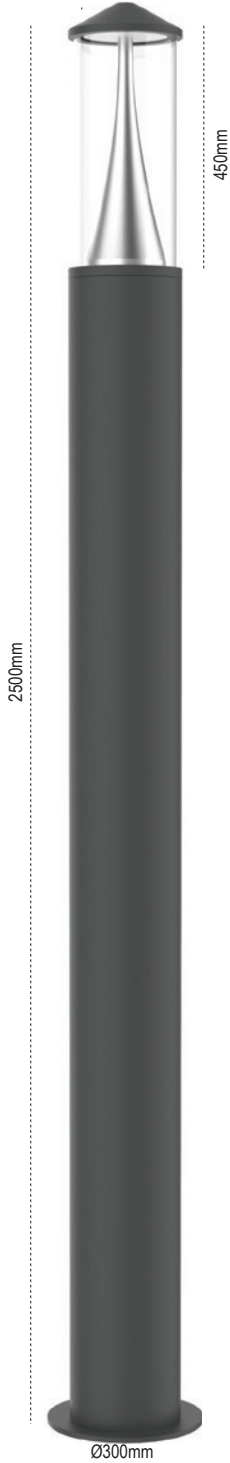

# Yeni LEDli Park Bahçe Aydınlatma Armatürleri Pelsan

Ø200mm

120mm

120mm

2500mm

450mm

Ø300mm

**Luzon**