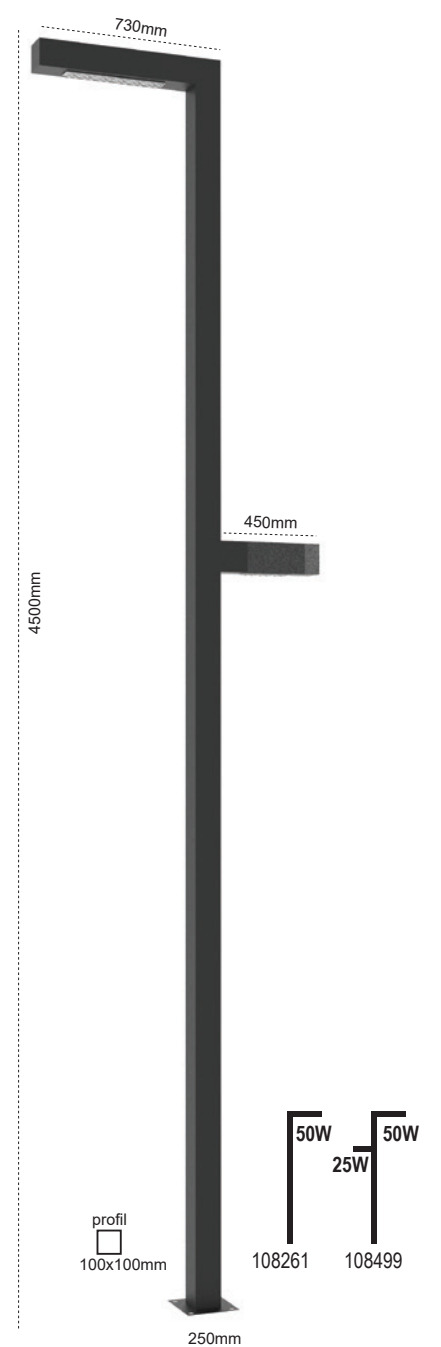

Pelsan LEDli Park Bahçe Aydınlatma Armatürleri

Olimpos