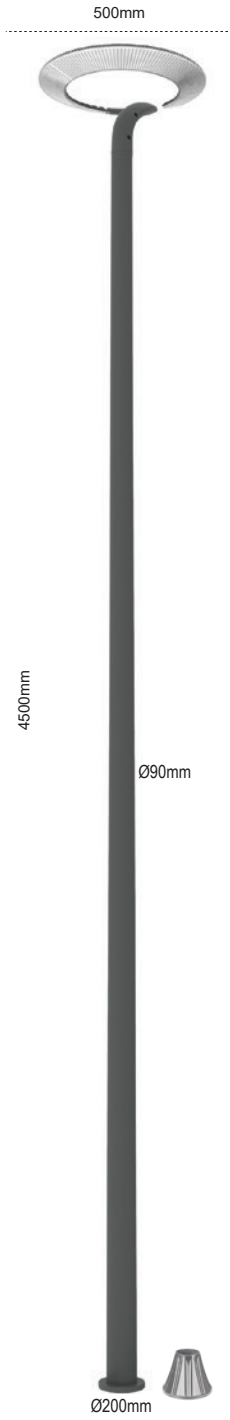

LEDli Park Bahçe Aydınlatma Armatürleri **Pelsan**

Aperla

Kod No	Özellikler	Koli Adedi	Fiyat
109741	60W 4000K	1	533,30 $