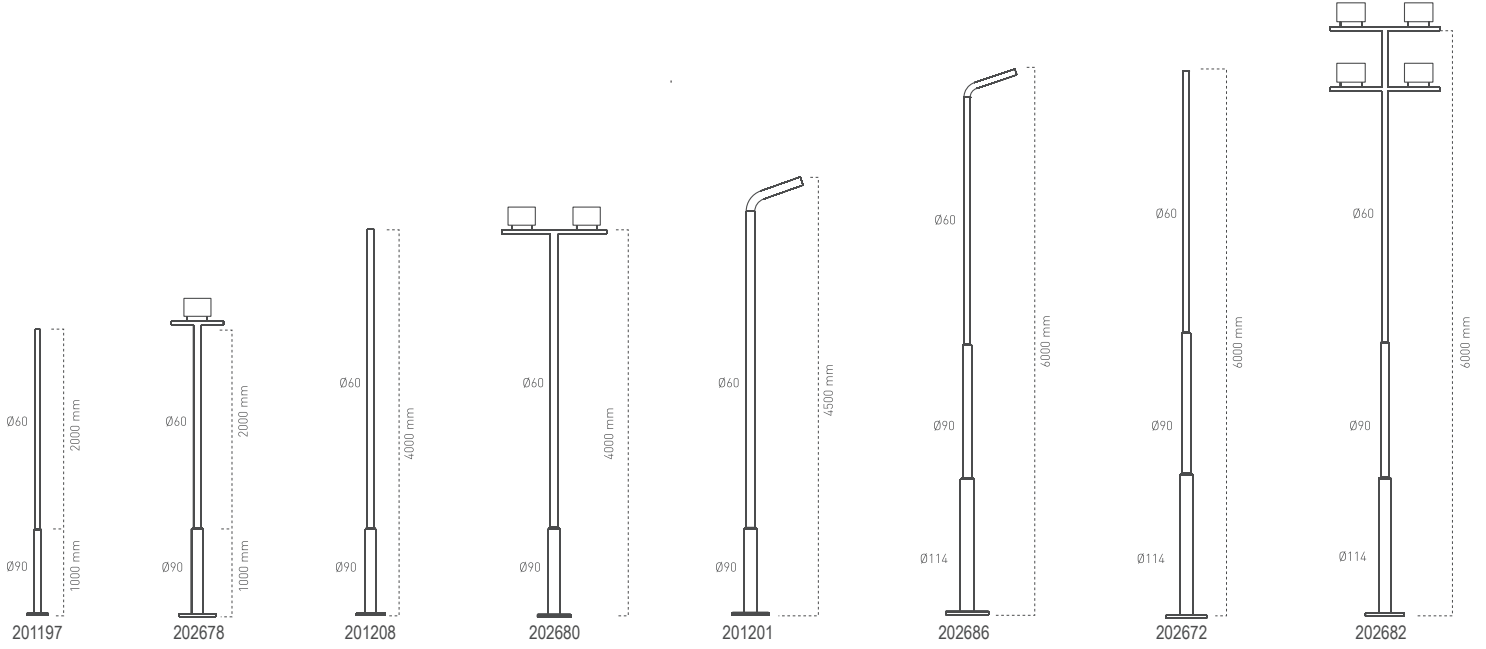

Yol, Bahçe ve Projektör Direkleri

IP 65

Kod No	Özellikler	Koli Adedi	Fiyat	Kod No	Özellikler	Koli Adedi	Fiyat
201197	3 m Kademeli Boru Direk	1	120,00 $	201201	4,5 m S. Lamba Direği	1	157,00 $
202678	3 m 1 Projektörlük Boru Direk	1	129,30 $	202686	6 m S. Lamba Direği	1	249,30 $
201208	4 m Kademeli Boru Direk	1	138,50 $	202672	6 m Kademeli Boru Direk	1	249,30 $
202680	4 m 2 Projektörlük Direk	1	147,70 $	202682	6 m 4 Projektörlük Direk	1	267,80 $
				312688	Ankraj 250mm Polyester	1	11,00 $