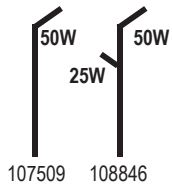

Pelsan LEDli Park Bahçe Aydınlatma Armatürleri

Olimpos

107509 108846

250mm