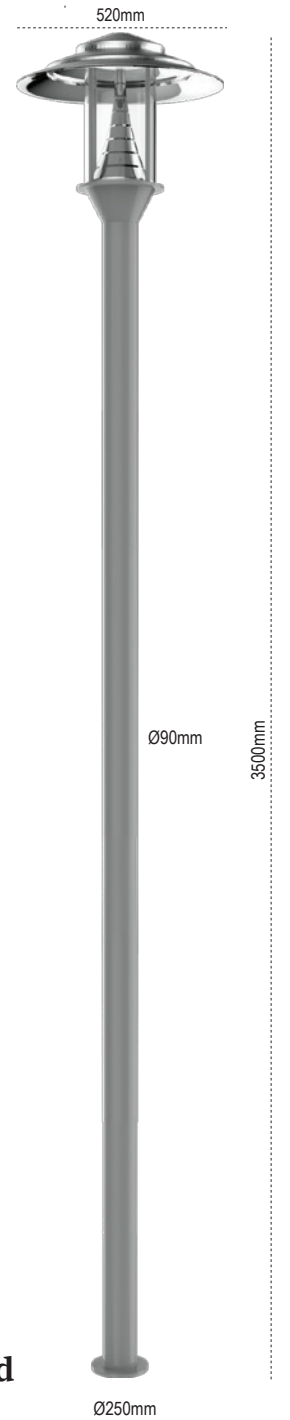

Evaled

Kod No	Özellikler	Koli Adedi	Fiyat
108610	40W LED 4000K	1	504,40 $