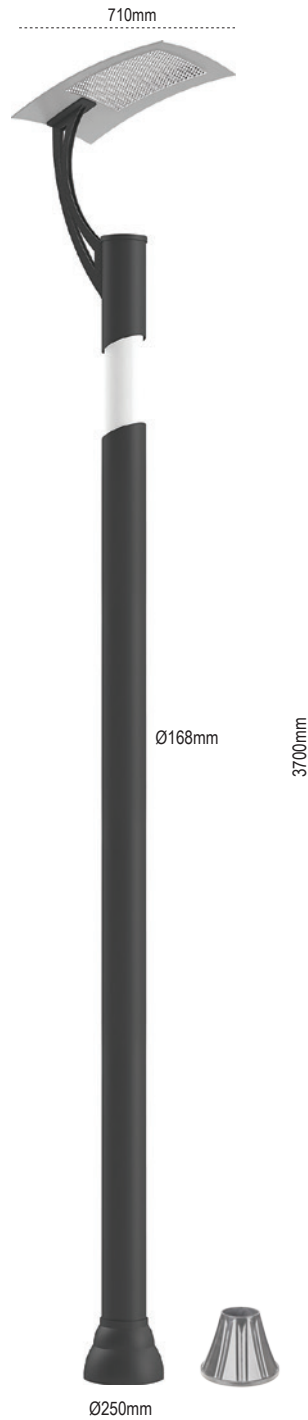

Datça

Kod No	Özellikler	Koli Adedi	Fiyat
107619	150W G12	1	533,30 $
107601	30W LED 4000K	1	666,70 $