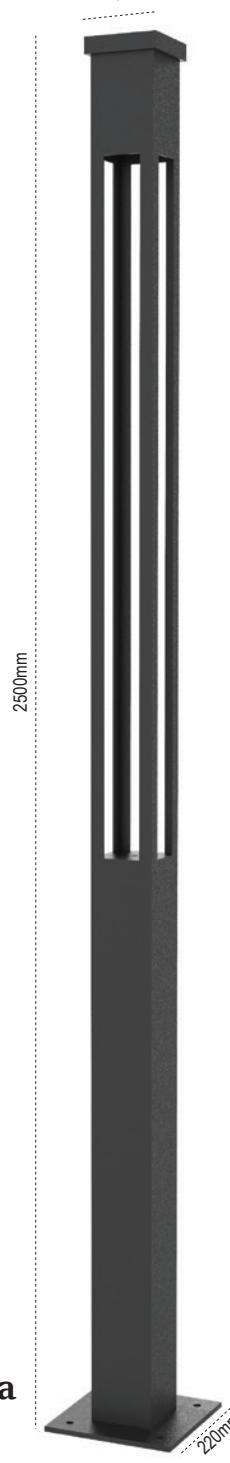

2500mm

220mm

Alinda

IP 54

Kod No	Özellikler	Koli Adedi	Fiyat
107467	35W 4000K	1	276,00 $